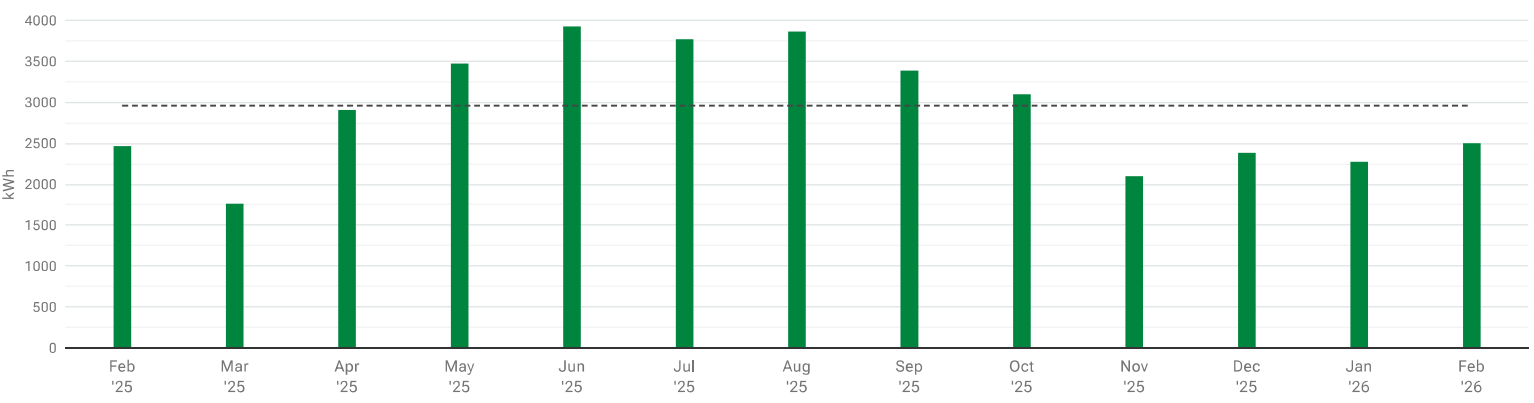

# Energy Usage

Electric Meter - 8202334 (Active)

Export Print

Year Bill Cycle Week Day

### Year Selection

Feb 2025 - Feb

Average Usage  
Electric  
Compare to previous year

Actual kilowatt hours (kWh) used may vary slightly from graphical display. This data is intended to provide customers greater visibility into the usage patterns of the associated premise. kWh usage during, or immediately following an interruption of service may display incorrectly, but will often be corrected at a later date.

## Usage Details

Dive into the details of your energy usage. See when you used the most energy and spot trends over time.

VIEW USAGE TABLE

Download my Data  
Download My Data provides more detailed energy usage in an XML format to be consumed by various applications. The detailed usage is based upon the type of smart meter installed, such as 15, 30, or 60 minute intervals.